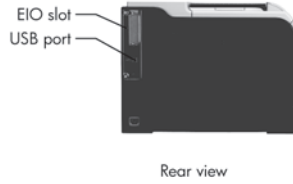

Model specifications and schematic (continued)

	CP3525n (CC469A)	CP3525dn (CC470A)	CP3525x (CC471A)
Shipping Dimensions	29.7 x 23.6 x 20.9 in	29.7 x 23.6 x 20.9 in	29.7 x 23.6 x 28.6 in
Shipping Weight	85.8 lb	85.8 lb	105.6 lb

¹ Exact speed varies depending on the system configuration, software application and document complexity.

HP Color LaserJet CP3525

(CP3525dn shown)

Supplies and accessories

For complete supplies information please visit www.hp.com/supplies.

Print cartridges

- HP Color LaserJet CE250A Black Print Cartridge with HP ColorSphere Toner CE250A
- HP Color LaserJet CE250X Black Print Cartridge with HP ColorSphere Toner CE250X
- HP Color LaserJet CE251A Cyan Print Cartridge with HP ColorSphere Toner CE251A
- HP Color LaserJet CE253A Magenta Print Cartridge with HP ColorSphere Toner CE253A
- HP Color LaserJet CE252A Yellow Print Cartridge with HP ColorSphere Toner CE252A

Media

- HP Color Laser Paper: 8.5 x 11 in; 28 lb; 500 sheets HPL285R
- HP Multipurpose Paper: 8.5 x 11 in; 20 lb; 500 sheets HPM1120R
- HP Premium Choice Laser Paper: 8.5 x 11 in; 32 lb; 500 sheets HPU1132
- HP Laser Glossy Brochure Paper: 8.5 x 11 in; 44 lb; 150 sheets Q6611A
- HP Glossy Presentation Paper: 8.5 x 11 in; 34 lb; 300 sheets Q2546A

- HP Multipurpose Paper: 8.5 x 11 in; 20 lb; 5,000 sheets (10 reams) HPM1120C

Cables

- HP USB Cable Q6264A

Memory and mass storage

- DDR2 DIMM (200-pin): 128 MB CC409A
- DDR2 DIMM (200-pin): 256 MB CC410A
- DDR2 DIMM (200-pin): 512 MB CC411A
- DDR2 DIMM (200-pin): 1 GB CC412A
- HP High Performance Serial ATA Hard Disk J7989G

Connectivity

- HP 1284B Parallel Card J7972G

Paper-handling accessories

- 500-Sheet Input Tray CE522A

Maintenance kits

- HP Color LaserJet CE254A Toner Collection Unit CE254A
- Image Fuser Kit, 110 Volt CE484A
- Image Fuser Kit, 220 Volt CE506A

LaserJet font solutions

- HP BarCode Printing Solution/USB HG271US
- HP BarCodes and More/Hi-Speed USB HG281US

- HP Scalable BarCode Font Set/Hi-Speed USB HG282UT
- HP MICR Font/Hi-Speed USB HG283US
- HP Blank Programmable USB Device HG288UP

Other

- HP Universal Print Driver for Windows 5.0 J7980A/J7981A
- FormPort Server by Capella Technologies - Platinum Solution FormPort Server
- FormPort Flash by Capella Technologies - Platinum Solution FormPort Flash
- FormPort Designer by Capella Technologies - Platinum Solution FormPort Designer
- MegaTrack In-Printer Agent (MIPA) by Capella Technologies - Platinum Solution MegaTrack MIPA
- Blue Server™ by MPI Technologies - Gold Solution Blue Server™
- DocOut® by MPI Technologies - Gold Solution DocOut®
- BarDIMM™ Pro by Jetmobile - Gold Solution BarDIMM™ Pro
- Pharos Uniprint® Office by Pharos Systems - Gold Solution Pharos Uniprint®

Additional information

Sales

- www.hp.com
- Data Sheet 4AA1-5162ENUC

Technical Support

- www.hp.com/support

Services

- <http://www.hp.com/go/services>

Third-party solutions

- www.hppsc.com

Reseller

- <http://hp.com/partners/us>

Supplies and accessories

- www.hp.com